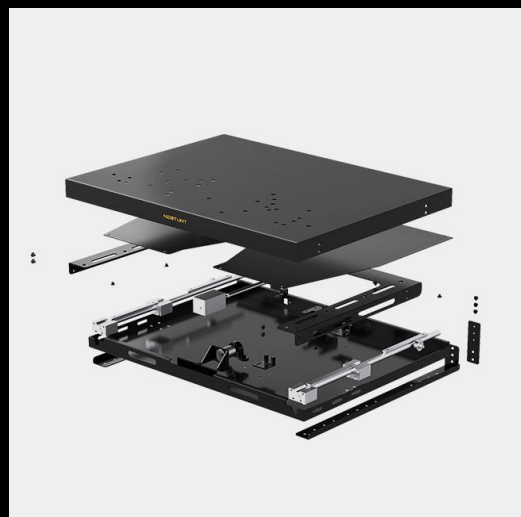

Hisense

Teleskopplatte NEOTUNT X50-Pro

Einfach per USB verbinden und Netzteil anschließen. Fährt beim Ein-/ Ausschalten des LaserTVs automatisch aus und ein.

NEOTUNT

X50 Ultra thin, Ultra quiet

Shunhe 4th generation intelligent platform

Solve the problem that ordinary TV cabinet
can not adapt to laser TV

 Ultra-thin	 Super stable	 Super strong
 Super quiet	 Super beauty	 Synchronize
 Adjustable	 Intelligent	 Accurate

NEOTUNT

in cooperation produced for

LASER TV

Thin

Ultra-thin 3.5cm body
The height is only equivalent to a 1-inch photo

*1 inch photo size is 3.5X2.5cm

Quiet

Equipment operating noise ≤ 30 decibels
Nearly zero presence experience

Strong

≤ 30 KG super load-bearing performance
Adapt to 99% laser TV brands on the market

2. Install on the wall with the tripod upwards

Basic parameters

way to control	Laser TV remote control APP
Product specifications	X50 535x420x35mm (L/W/H)
Recommended load	≤ 30 kg
Power configuration	12V/1A