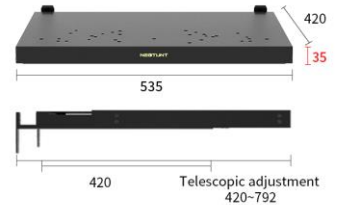

Product Size

Product name X50 Laser TV Smart Platform

Product size (in mm)

NEOTUNT

in cooperation produced for

LASER TV