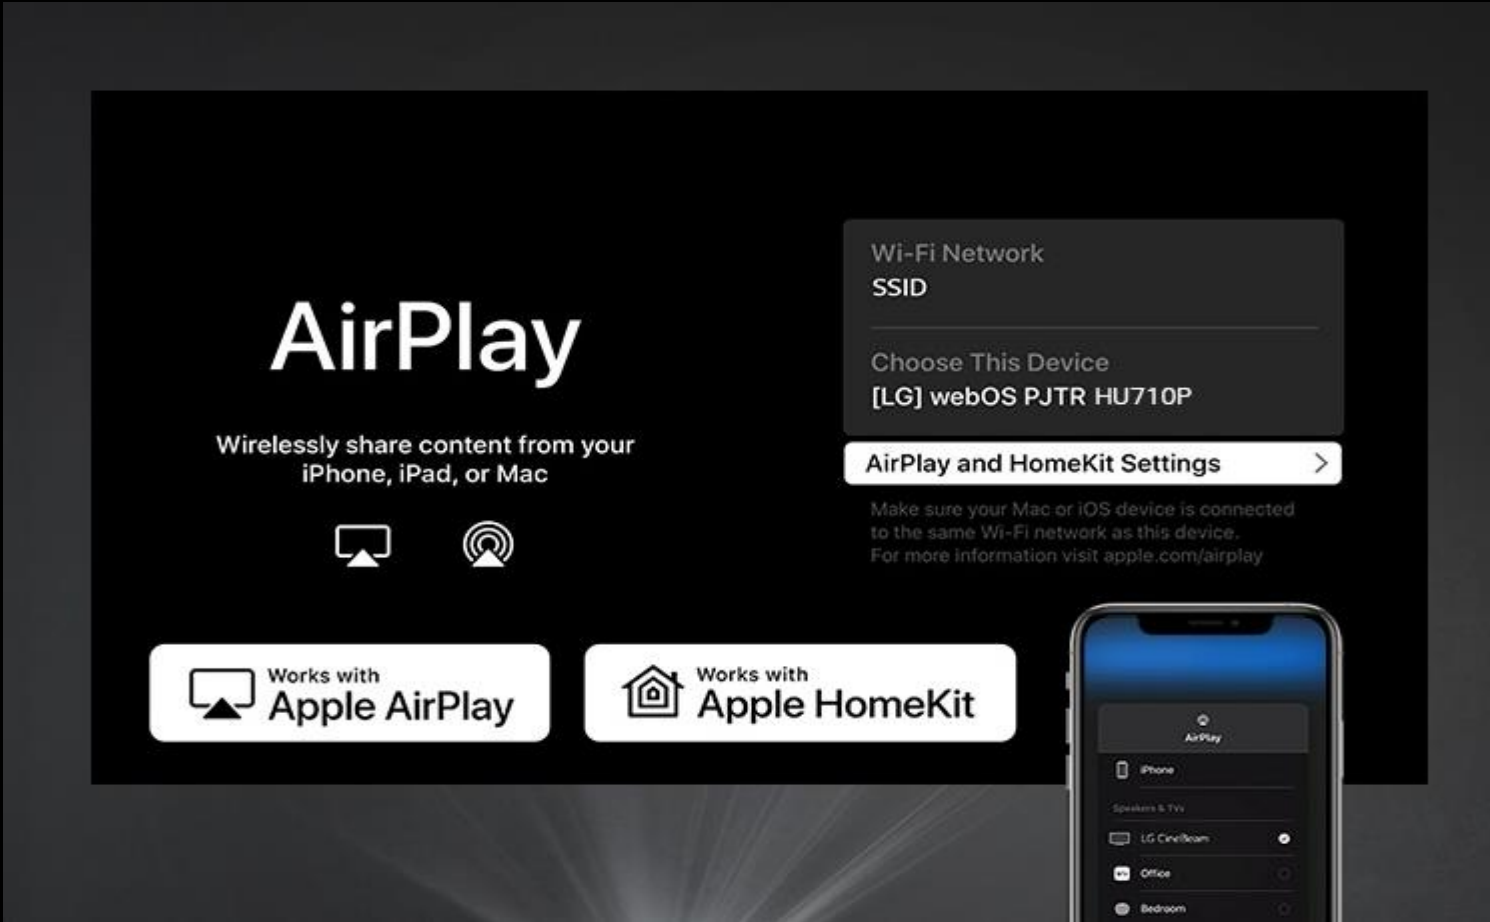

15-Point Adjustment

Broaden Your Entertainment Options with OTT Services and High Connectivity to Mobile Devices

Smart (webOS) | Apple AirPlay 2 & HomeKit | Screenshare

With the HU710P, all you need is an internet connection to enjoy your favorite content quickly and comfortably. Stream 4K video from Netflix, Amazon Prime Video, Disney+, YouTube, and Apple TV via applications available on webOS 6.0. Additionally, by connecting the HU710P with Airplay 2 and Screenshare, you can stream, mirror, control, and share your favorite content from your smartphone directly to your projector. The HU710P also works with Apple HomeKit so that you can easily manage your home cinema via your Apple devices.

A Smarter Way to Find Your Next Favorite

Smart (webOS)

LG's exclusive Smart TV platform, webOS 6.0, is simple to set up and makes it easier than ever to find great content on Netflix, Amazon Prime Video, Disney+, YouTube, and Apple TV. Finding your next favorite show or movie is easier than ever.

Supported Apps

* Internet connection and subscription to streaming services are required.
* Supported services may differ by country.

More Convenient with Apple Connection

AirPlay 2

LG CineBeam provides AirPlay 2 capability without the need to buy an Apple TV. The HU710P is certified AirPlay 2 compatible, so you can easily connect your phone and operate the projector wirelessly. AirPlay is a casting software that lets you mirror or stream content wirelessly from iOS and macOS devices to your projector. Now, you can enjoy everything you watch on the big screen.

* Your Apple device must be connected to the same Wi-Fi network as your projector.
* Apple, the Apple logo, AirPlay, Apple TV, and HomeKit are trademarks of Apple Inc., registered in the U.S. and other countries.
* This LG CineBeam supports AirPlay 2 and requires iOS 12.3 or later or macOS 10.14.5 or later for use.