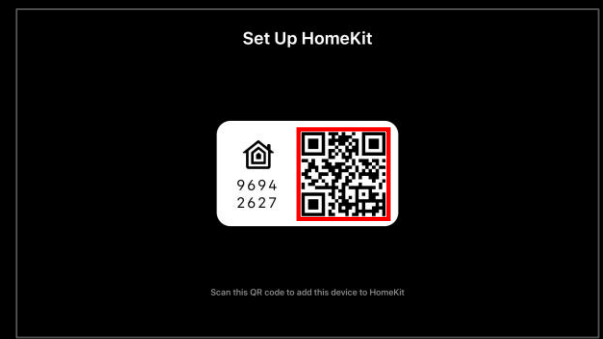

* Your Apple device must be connected to the same Wi-Fi network as your projector.
* Apple, the Apple logo, AirPlay, Apple TV, and HomeKit are trademarks of Apple Inc., registered in the U.S. and other countries.
* This LG CineBeam supports AirPlay 2 and requires iOS 12.3 or later or macOS 10.14.5 or later for use.

Setup Guide for Apple HomeKit

1-1. In Home Dashboard, click "AirPlay."

1-2. On Explore Page, click "AirPlay."

2. Click "AirPlay and HomeKit Settings."

3. Click "Set up HomeKit."

5. Complete HomeKit setup on the HU710P.

4. Scan the QR code using your iPhone.

* Your Apple device must be connected to the same Wi-Fi network as your projector.
 * Apple, the Apple logo, AirPlay, Apple TV, and HomeKit are trademarks of Apple Inc., registered in the U.S. and other countries.
 * This LG CineBeam supports AirPlay 2 and requires iOS 12.3 or later or macOS 10.14.5 or later for use.