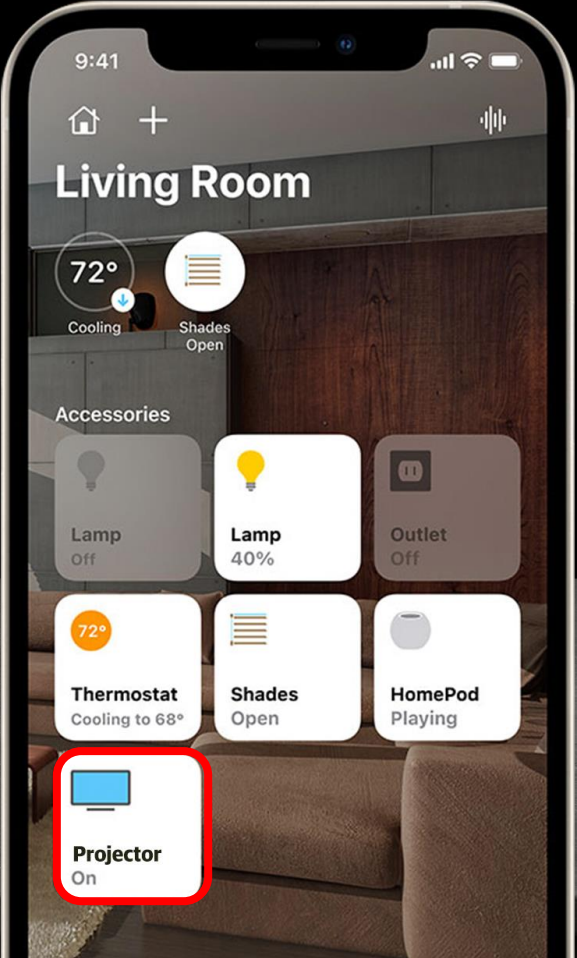

A Smarter Connection to Your Home

Apple HomeKit

The HU710P works with the Home app, so you can easily and securely control your projector from all your Apple devices. The Home app ensures that all of your connected devices in your home work smarter for you.

* Your Apple device must be connected to the same Wi-Fi network as your projector.
* Apple, the Apple logo, AirPlay, Apple TV, and HomeKit are trademarks of Apple Inc., registered in the U.S. and other countries.
* This LG CineBeam supports AirPlay 2 and requires iOS 12.3 or later or macOS 10.14.5 or later for use.