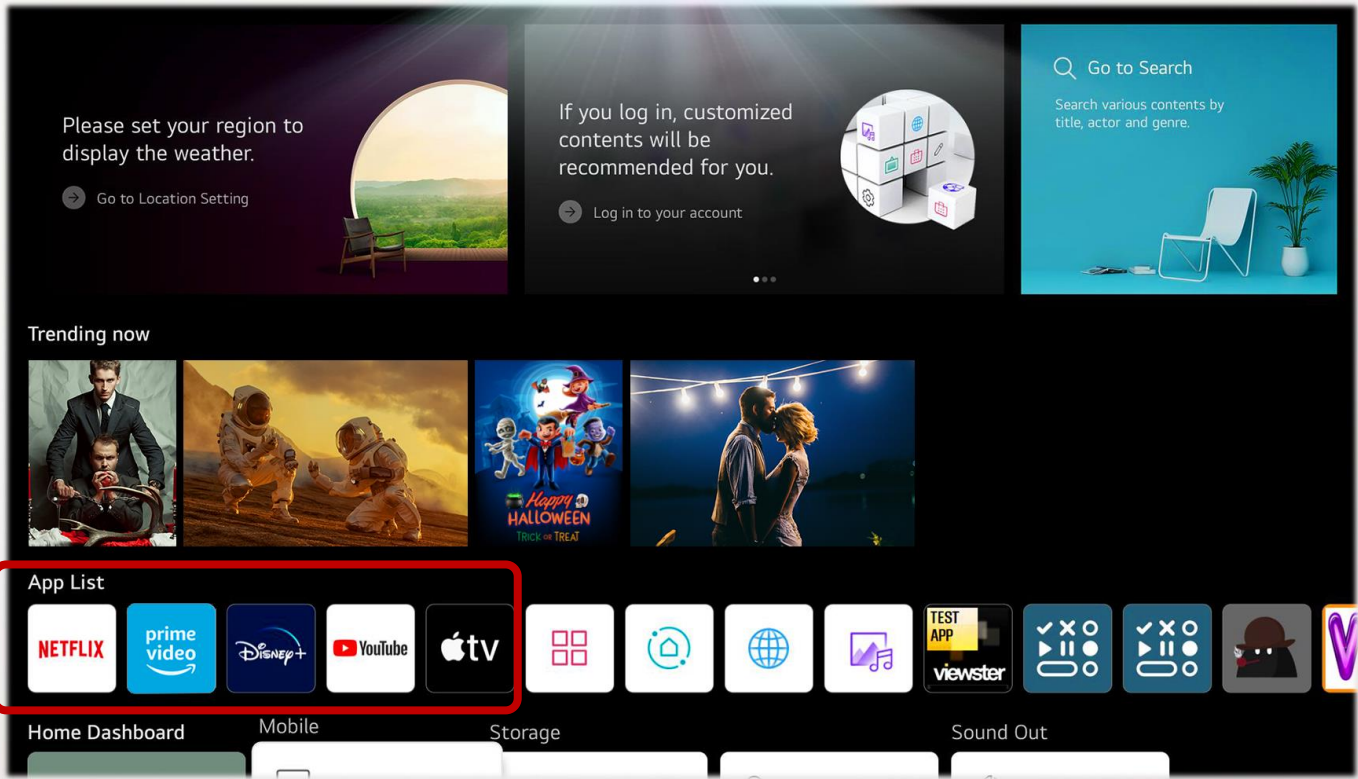

15-Point Adjustment

Broaden Your Entertainment Options with OTT Services and High Connectivity to Mobile Devices

Smart (webOS) | Apple AirPlay 2 & HomeKit | Screenshare

With the HU710P, all you need is an internet connection to enjoy your favorite content quickly and comfortably. Stream 4K video from Netflix, Amazon Prime Video, Disney+, YouTube, and Apple TV via applications available on webOS 6.0. Additionally, by connecting the HU710P with Airplay 2 and Screenshare, you can stream, mirror, control, and share your favorite content from your smartphone directly to your projector. The HU710P also works with Apple HomeKit so that you can easily manage your home cinema via your Apple devices.

A Smarter Way to Find Your Next Favorite

Smart (webOS)

LG's exclusive Smart TV platform, webOS 6.0, is simple to set up and makes it easier than ever to find great content on Netflix, Amazon Prime Video, Disney+, YouTube, and Apple TV. Finding your next favorite show or movie is easier than ever.

Supported Apps

* Internet connection and subscription to streaming services are required.
* Supported services may differ by country.

More Convenient with Apple Connection

AirPlay 2

LG CineBeam provides AirPlay 2 capability without the need to buy an Apple TV. The HU710P is certified AirPlay 2 compatible, so you can easily connect your phone and operate the projector wirelessly. AirPlay is a casting software that lets you mirror or stream content wirelessly from iOS and macOS devices to your projector. Now, you can enjoy everything you watch on the big screen.