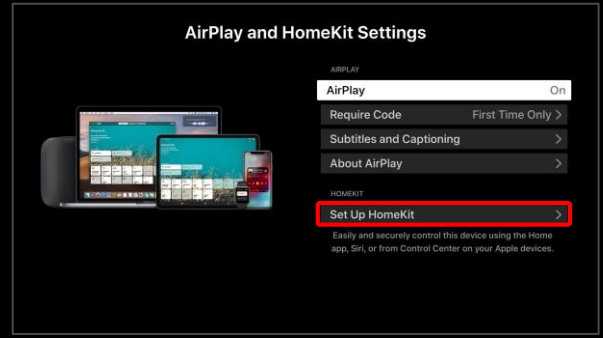

* Your Apple device must be connected to the same Wi-Fi network as your projector.
* Apple, the Apple logo, AirPlay, Apple TV, and HomeKit are trademarks of Apple Inc., registered in the U.S. and other countries.
* This LG CineBeam supports AirPlay 2 and requires iOS 12.3 or later or macOS 10.14.5 or later for use.

Setup Guide for Apple HomeKit

1-1. In Home Dashboard, click "AirPlay."

1-2. On Explore Page, click "AirPlay."

2. Click "AirPlay and HomeKit Settings."

3. Click "Set up HomeKit."

5. Complete HomeKit setup on the HU710P.

4. Scan the QR code using your iPhone.

* Your Apple device must be connected to the same Wi-Fi network as your projector.
 * Apple, the Apple logo, AirPlay, Apple TV, and HomeKit are trademarks of Apple Inc., registered in the U.S. and other countries.
 * This LG CineBeam supports AirPlay 2 and requires iOS 12.3 or later or macOS 10.14.5 or later for use.