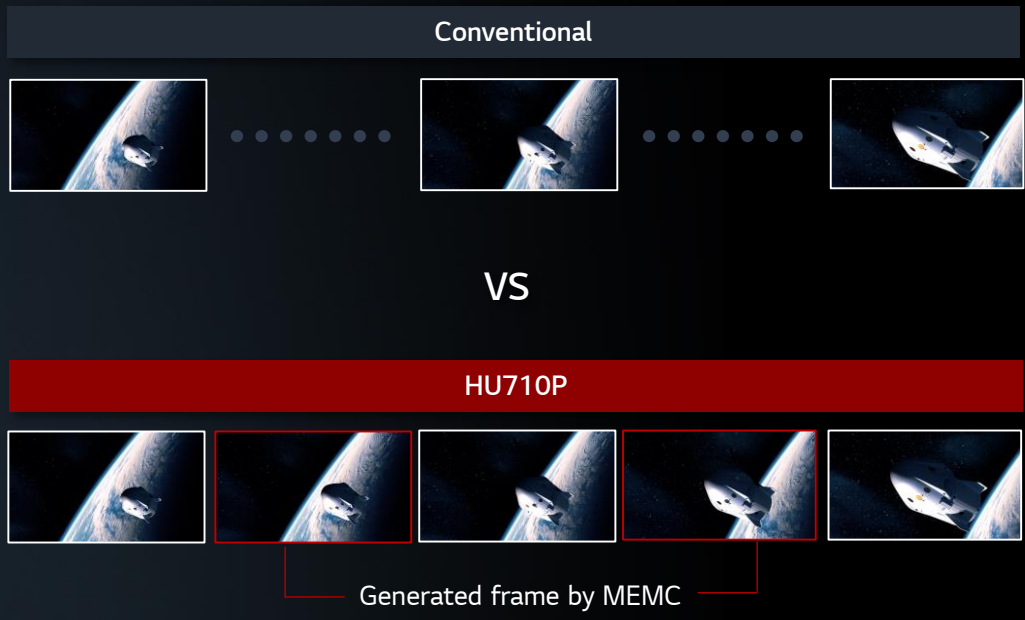

Conventional

LG Dynamic Tone Mapping
(Frame by Frame)

Auto Dynamic tone mapping tech. delivers higher contrast and vivid colors for HDR content.
Using meaningful signal range (frame by frame) instead of using simple minimum or maximum signal range.

※ It improves quality by making the bright part brighter and the dark part darker while using the dark side details.

* HDR10 / HLG / HGIG

Watch Original Content The Way The Maker Intended

Filmmaker Mode

Filmmaker Mode is the picture mode specifically for content appreciation as proposed by filmmakers. It turns off motion smoothing and other video processing to approximate what the creator sees in the final grading suite. This mode can faithfully and accurately deliver the creators' intent, allowing you to fully enjoy the quality and mood of the original content.

FILMMAKER MODE™

Smoother, Sharper Action

TruMotion Up to 4K

Thanks to HU710P's motion estimation/motion compensation(MEMC) technology, fast-moving content appears smooth and fluid. Smooth, sharp images are achieved by inserting multiple frames between the original ones, so you can enjoy fast-paced movies and games that are brighter and more vivid under any viewing conditions.