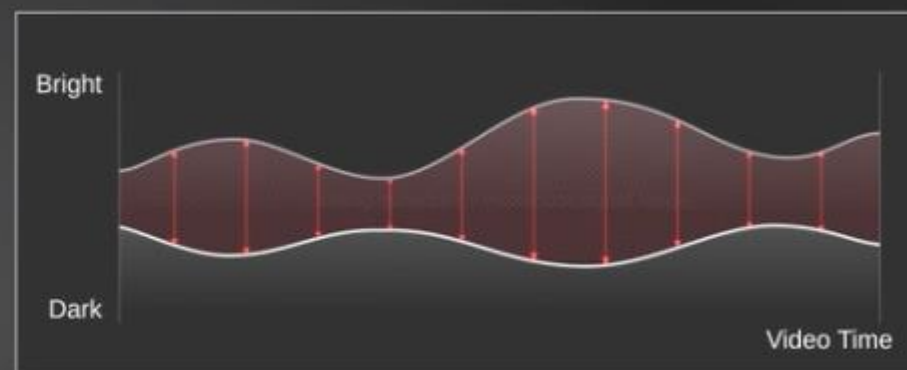

Brilliant Home Cinema with Realistic 4K Picture Quality

8.3 Megapixel Real 4K(3840 x 2160)

LG's 4K UHD projector has a 3840 x 2160 resolution with 8.3 million discrete pixels projected with XPR(Expanded Pixel Resolution) video processing. This results in a picture that is 4 times more dense and detailed than Full HD resolution, making for a stronger impact when projected on a large screen.

Full HD(1080P)

4K UHD(2160P)

Clearer, More Vivid Cinematic Image Enhancement

HDR Dynamic Tone Mapping (Auto)

HU710P's Auto Dynamic tone mapping technology delivers higher contrast and vivid colors for HDR content. This feature uses a dynamic signal range (frame by frame) instead of using a simple minimum or maximum signal range.

Conventional

LG Dynamic Tone Mapping
(Frame by Frame)

Auto Dynamic tone mapping tech. delivers higher contrast and vivid colors for HDR content.
Using meaningful signal range (frame by frame) instead of using simple minimum or maximum signal range.