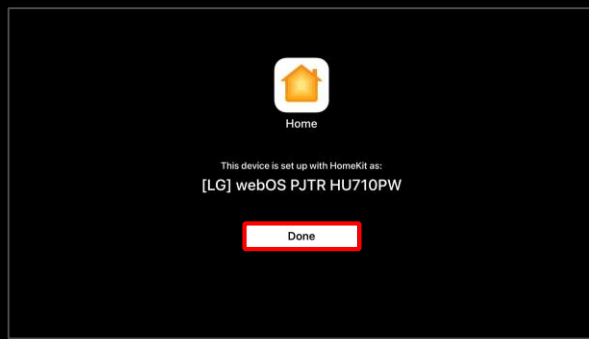

* Your Apple device must be connected to the same Wi-Fi network as your projector.
* Apple, the Apple logo, AirPlay, Apple TV, and HomeKit are trademarks of Apple Inc., registered in the U.S. and other countries.
* This LG CineBeam supports AirPlay 2 and requires iOS 12.3 or later or macOS 10.14.5 or later for use.

Setup Guide for Apple HomeKit

1-1. In Home Dashboard, click "AirPlay."

1-2. On Explore Page, click "AirPlay."

2. Click "AirPlay and HomeKit Settings."

3. Click "Set up HomeKit."

5. Complete HomeKit setup on the HU710P.

4. Scan the QR code using your iPhone.

* Your Apple device must be connected to the same Wi-Fi network as your projector.
 * Apple, the Apple logo, AirPlay, Apple TV, and HomeKit are trademarks of Apple Inc., registered in the U.S. and other countries.
 * This LG CineBeam supports AirPlay 2 and requires iOS 12.3 or later or macOS 10.14.5 or later for use.