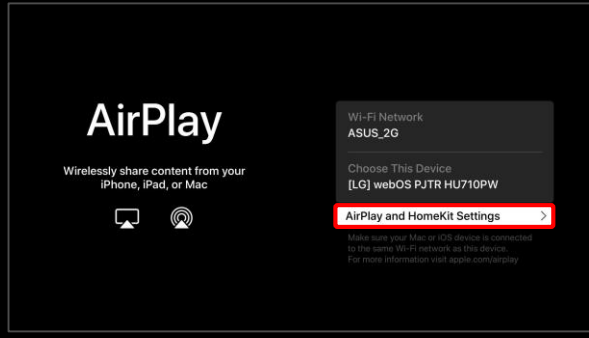

2. Click "AirPlay and HomeKit Settings."