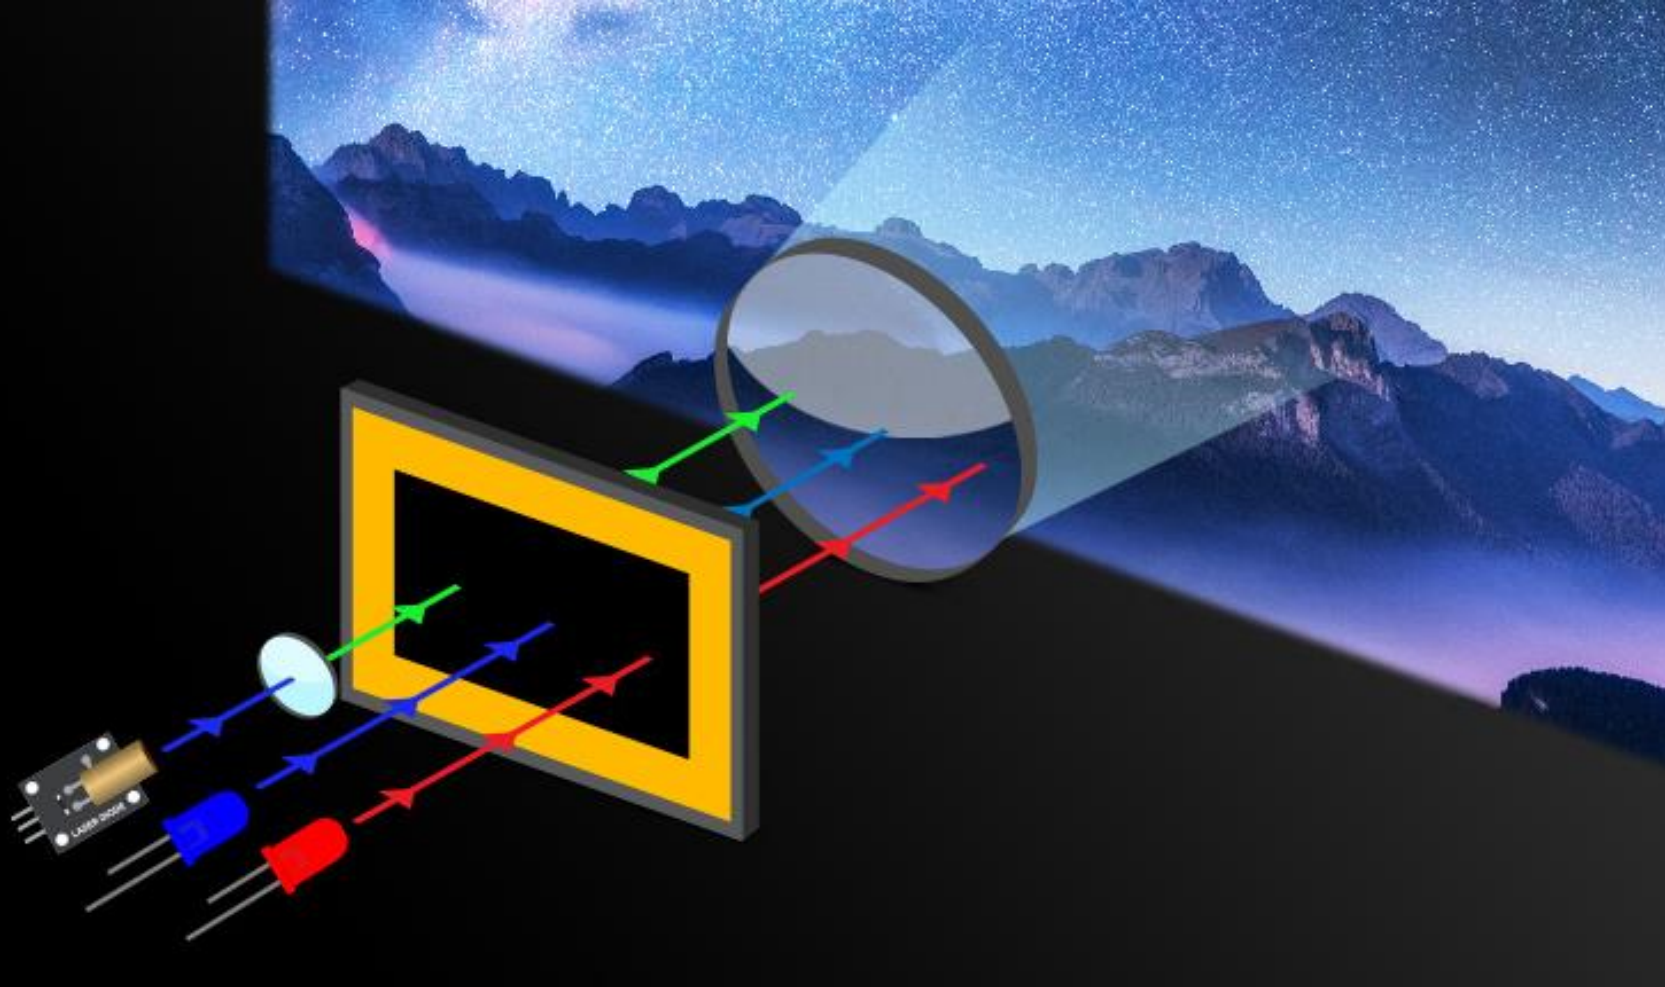

Hybrid Light Source | Real 4K(3840 x 2160) | HDR Dynamic Tone Mapping | Filmmaker Mode | TruMotion Up to 4K

The HU710P uses a hybrid light source consisting of 1 laser and 2 LED, and boasts a 94% DCI-P3 color gamut, the digital cinema standard.

This realistic color helps replicate the feeling of a real movie theater in your own home cinema.

Additionally, the HU710P has a 3840 x 2160 UHD resolution providing a picture that is 4 times more detailed than Full HD resolution for impactful picture quality.

Brilliant Home Cinema with Realistic 4K Picture Quality

8.3 Megapixel Real 4K(3840 x 2160)

LG's 4K UHD projector has a 3840 x 2160 resolution with 8.3 million discrete pixels projected with XPR(Expanded Pixel Resolution) video processing. This results in a picture that is 4 times more dense and detailed than Full HD resolution, making for a stronger impact when projected on a large screen.