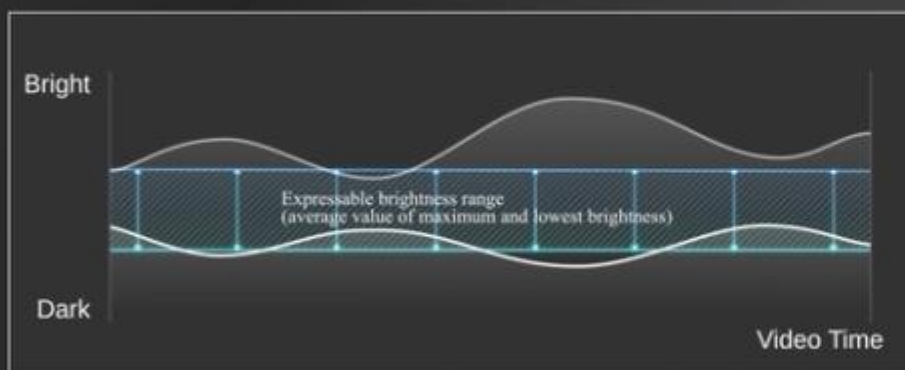

Brilliant Home Cinema with Realistic 4K Picture Quality

8.3 Megapixel Real 4K(3840 x 2160)

LG's 4K UHD projector has a 3840 x 2160 resolution with 8.3 million discrete pixels projected with XPR(Expanded Pixel Resolution) video processing. This results in a picture that is 4 times more dense and detailed than Full HD resolution, making for a stronger impact when projected on a large screen.

Full HD(1080P)

4K UHD(2160P)

Clearer, More Vivid Cinematic Image Enhancement

HDR Dynamic Tone Mapping (Auto)

HU710P's Auto Dynamic tone mapping technology delivers higher contrast and vivid colors for HDR content. This feature uses a dynamic signal range (frame by frame) instead of using a simple minimum or maximum signal range.

Conventional

LG Dynamic Tone Mapping
(Frame by Frame)

Auto Dynamic tone mapping tech. delivers higher contrast and vivid colors for HDR content.
Using meaningful signal range (frame by frame) instead of using simple minimum or maximum signal range.

※ It improves quality by making the bright part brighter and the dark part darker while using the dark side details.

* HDR10 / HLG / HGIG

Watch Original Content The Way The Maker Intended

Filmmaker Mode

Filmmaker Mode is the picture mode specifically for content appreciation as proposed by filmmakers. It turns off motion smoothing and other video processing to approximate what the creator sees in the final grading suite. This mode can faithfully and accurately deliver the creators' intent, allowing you to fully enjoy the quality and mood of the original content.